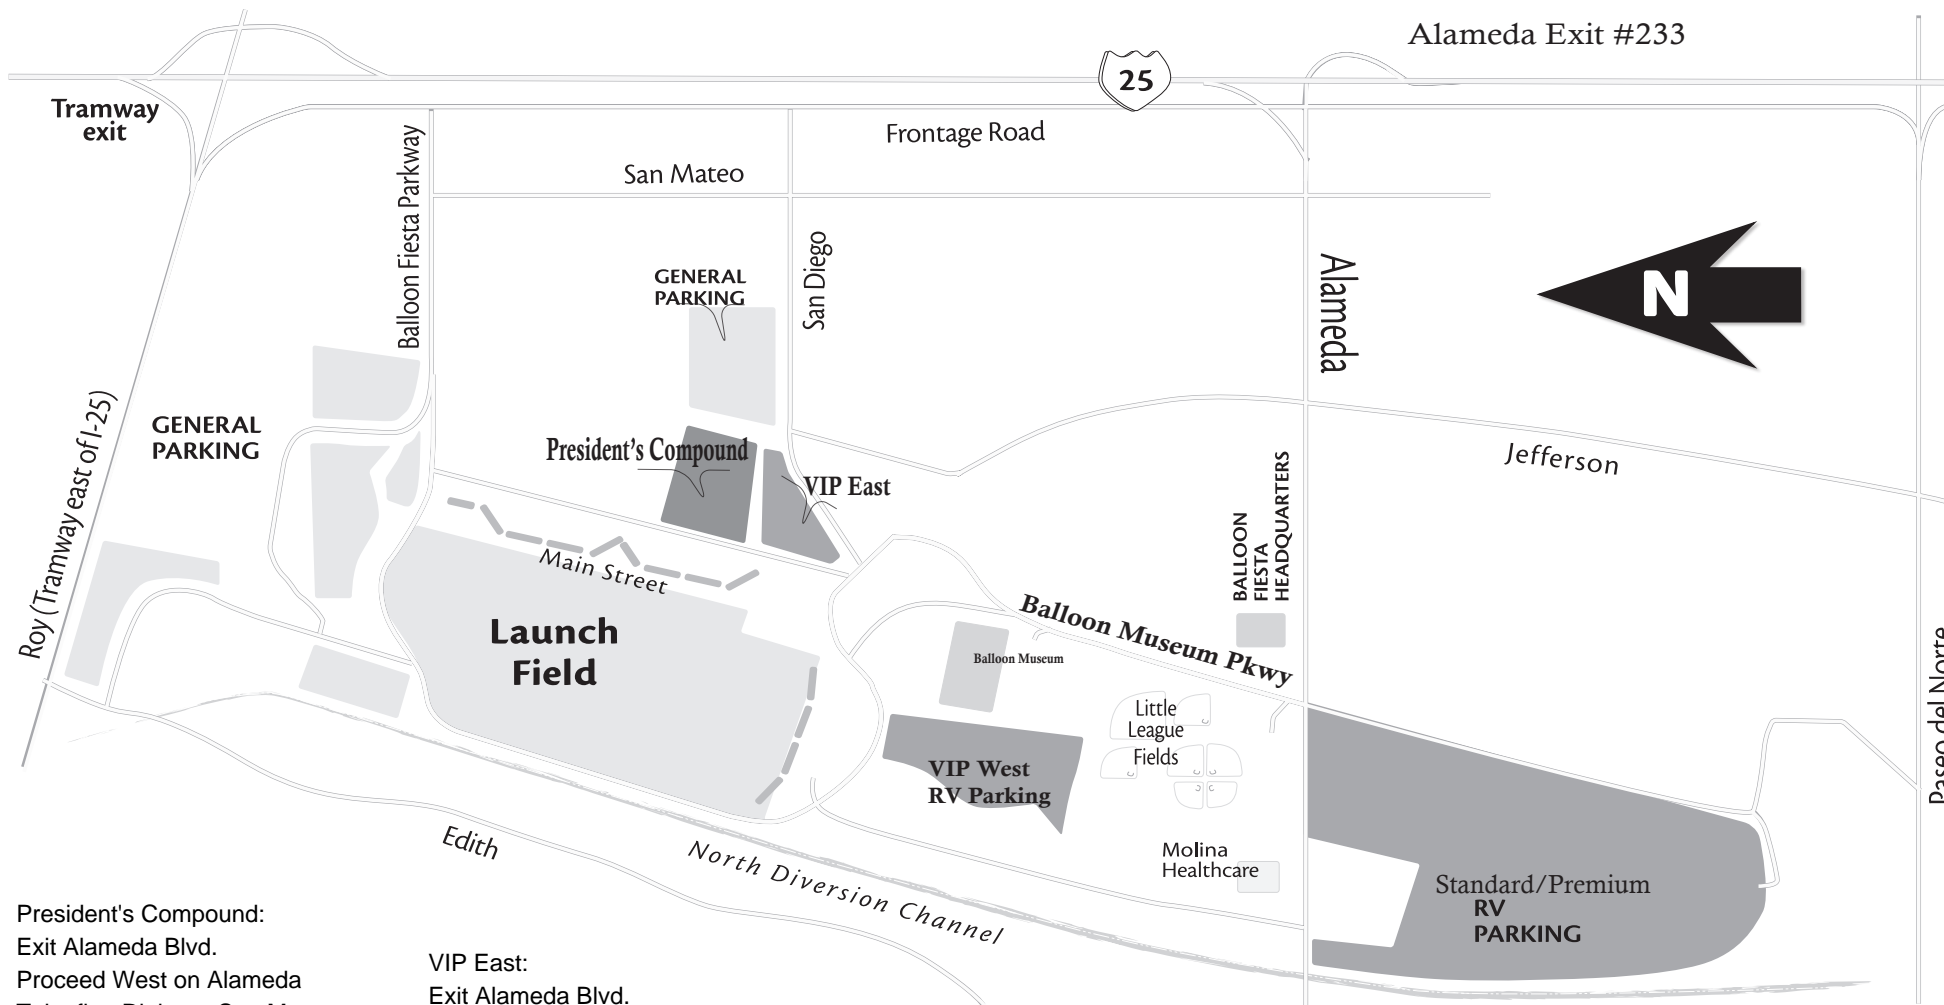

Albuquerque International Balloon Fiesta RV Site Locations on Grounds

President's Compound:
Exit Alameda Blvd.
Proceed West on Alameda
Take first Right on San Mateo
Take Left on San Diego
You will see a water tanker
Turn Right into the parking lot
Proceed Straight into the lot for
Check-in

VIP East:
Exit Alameda Blvd.
Proceed West on Alameda
Take Right on San Mateo
Take Left on San Diego
Just past the water tanker
there will be a bend, you
will pull into the lot at the
gate for check-in.

VIP West:
Exit Alameda Blvd.
Proceed West on Alameda
You will be taking a Right
just after the Molina Building
You will be taking a back road
to check in, signs will be visible

Standard/Premium/Drive-In Camping:
Exit Alameda Blvd.
Proceed West on Alameda
Stay in your Left lane
You will be turning left at Balloon Museum Pkwy
Then proceed to the Check-in booth.