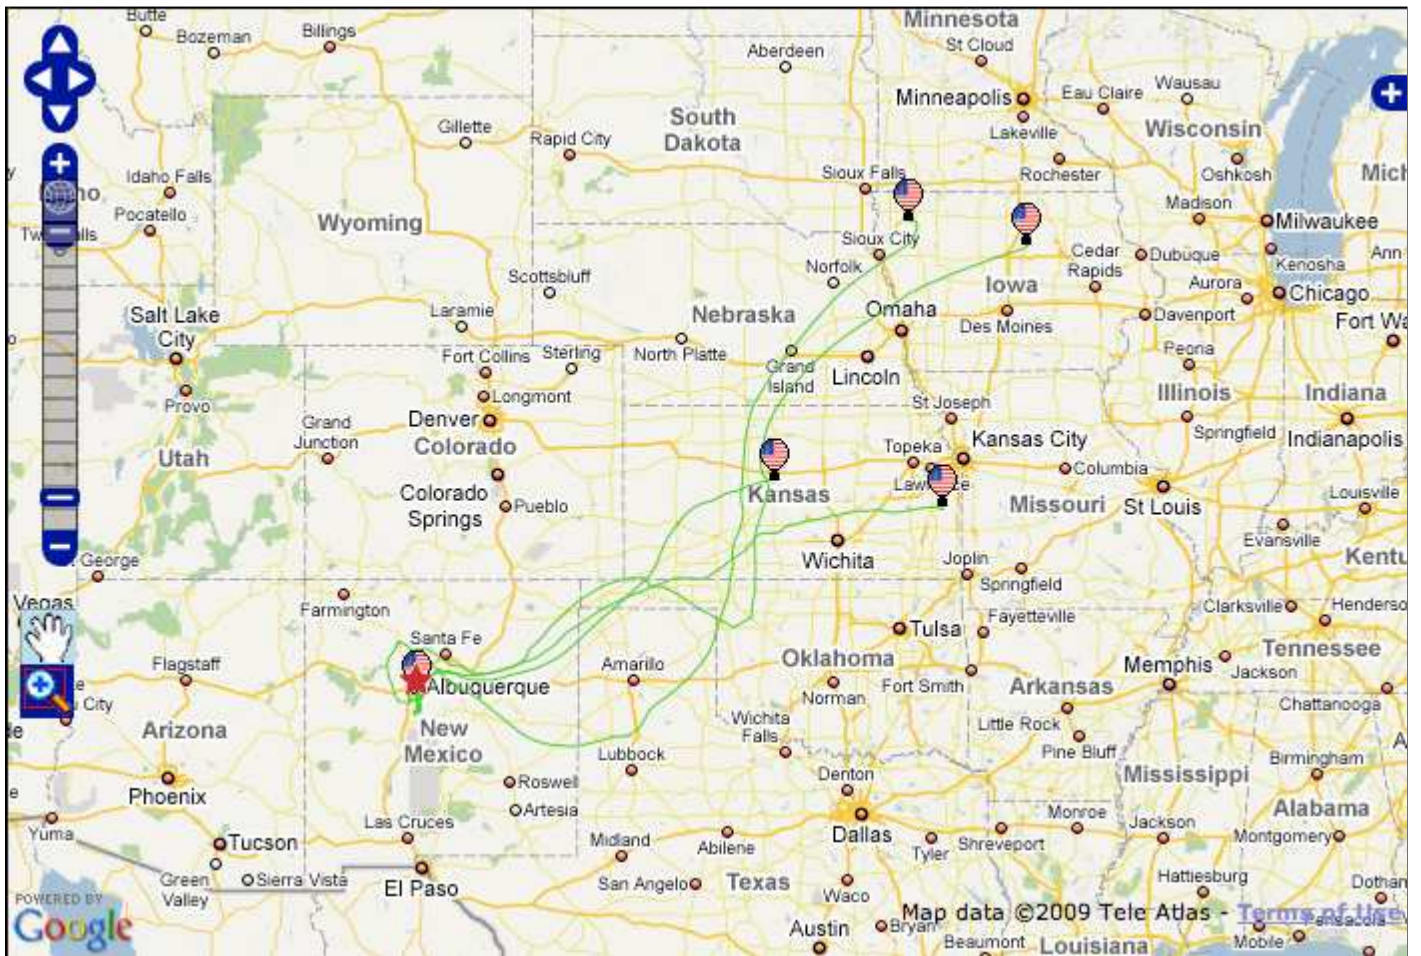

2008 America's Challenge

	Team	Pilot Co-Pilot	Distance	Duration	Status	Heading	Speed	Position	Location	Last Update
	AC-5	Mark Sullivan Cheri White	1418 km 881 mi	68:36	Landed	0° True	0 km/hr 0 mph	N 42° 36.92' W 93° 12.28'	46 mi / 74 km NNE Ames, IA	9 Oct 2008 17:45 Local
	AC-1	Troy Bradley Jonathan Trappe	1271 km 790 mi	68:45	Landed	0° True	0 km/hr 0 mph	N 43° 0.18' W 95° 47.21'	46 mi / 74 km NE Sioux City, IA	9 Oct 2008 17:38 Local
	AC-2	Phil MacNutt Phil Bryant	1081 km 672 mi	58:04	Landed	0° True	0 km/hr 0 mph	N 38° 13.62' W 95° 2.44'	52 mi / 84 km SSW Overland Park, KS	9 Oct 2008 07:00 Local
	AC-3	John Wallace Kevin Brielmann	798 km 496 mi	40:42	Landed	0° True	0 km/hr 0 mph	N 38° 42.26' W 98° 44.27'	61 mi / 98 km W Salina, KS	8 Oct 2008 13:41 Local
	AC-4	Richard Abruzzo Carol Rymer-Davis	26 km 16 mi	9:57	Landed	348° True	0 km/hr 0 mph	N 34° 57.41' W 106° 37.75'	10 mi / 16 km S Albuquerque, NM	7 Oct 2008 06:56 Local

These standings are not official. Positions and times are only estimates and do not take into account race deductions or other factors.